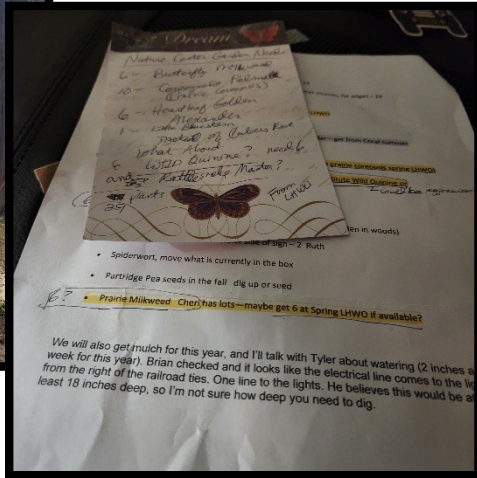

It does NOT matter if you have a formal plan, a sketched outline, or notes scribbled on a sheet with MANY revisions—There's no wrong way to start thinking about Wild Plants in YOUR spaces!

← Here's a rough draft for the Dorothy Pecaut Nature Center Entry Gardens-- which are getting an overhaul this Spring-- after the sale! Thanks Dawn and Theresa!

Tom, Cheri and I made a run over to Bluebird Nursery in Clarkson! What fun!

← Dotty sent these photos that Mitch took while Millie's Prairie and the Reconstruction Site were Pop-Up Prescription burned-- at Prairie Hills! Thank you to EVERYONE who helped! We can hardly wait to see what emerges!

We were NOT at the burn because we had already committed to the immensely successful sale for the Sioux City Garden Club!

What FUN!

La Vone showcased the plants!