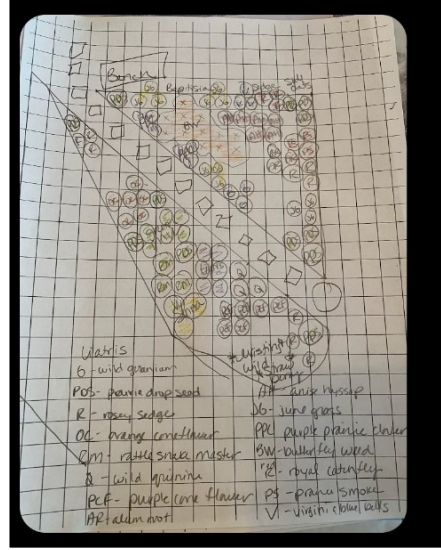

While we were visiting Mary and popping some of her last year's purchases into the ground (overwintered in a deck planter) Dawn found some Wild Ginger in bloom! The blooms are UNDER the leaves at the base of the plant! We have her wish list, too! Finger's crossed!